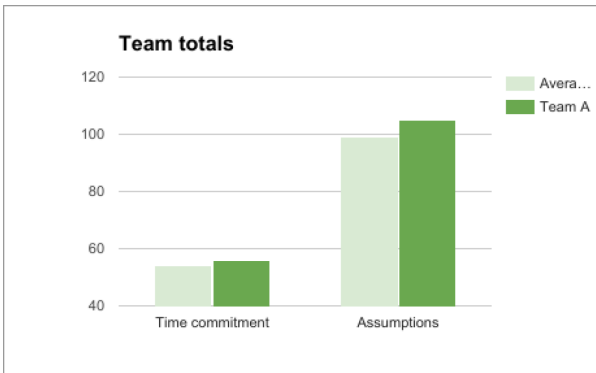

Dashboard

Strengths

Team	
Commitment	104%
Cohesion	96%
Learning	102%

De-risking efforts

Market	excellent
Technology	excellent
Organization	strong

Proposal

Content	100%
Detail	106%
Thoroughness	132%

Team indicators

Proposal risk profile

Proposal strength indicators