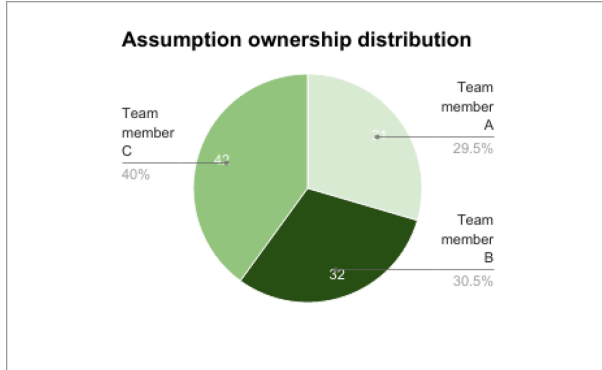

Dashboard

Strengths

Team	
Commitment	104%
Cohesion	96%
Learning	102%

De-risking efforts

Market	excellent
Technology	excellent
Organization	strong

Proposal

Content	100%
Detail	106%
Thoroughness	132%

Team indicators