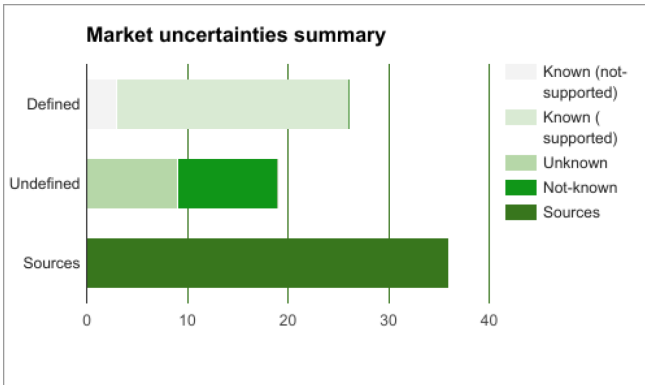

Dashboard

Strengths

Team	
Commitment	104%
Cohesion	96%
Learning	102%

De-risking efforts

Market	excellent
Technology	excellent
Organization	strong

Proposal

Content	100%
Detail	106%
Thoroughness	132%

Team indicators

Proposal risk profile

Proposal strength indicators