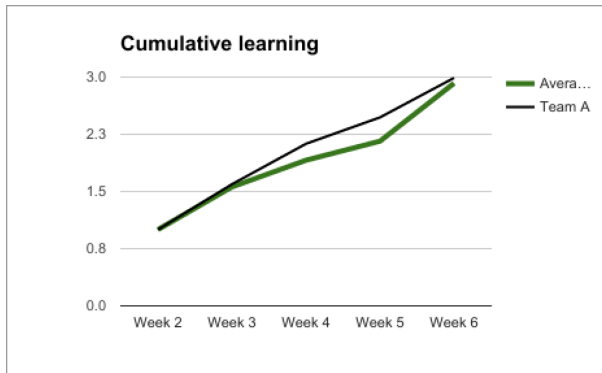

Dashboard

Strengths

Team	
Commitment	104%
Cohesion	96%
Learning	102%

De-risking efforts

Market	excellent
Technology	excellent
Organization	strong

Proposal

Content	100%
Detail	106%
Thoroughness	132%

Team indicators

Proposal risk profile

Proposal strength indicators