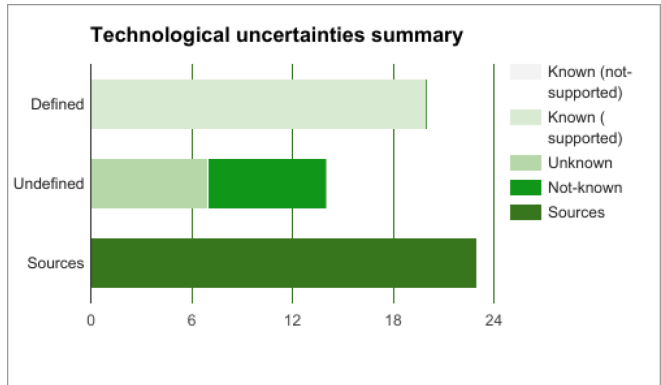

Dashboard

Strengths

Team	
Commitment	104%
Cohesion	96%
Learning	102%

De-risking efforts

Market	excellent
Technology	excellent
Organization	strong

Proposal

Content	100%
Detail	106%
Thoroughness	132%

Team indicators

Proposal risk profile

Proposal strength indicators