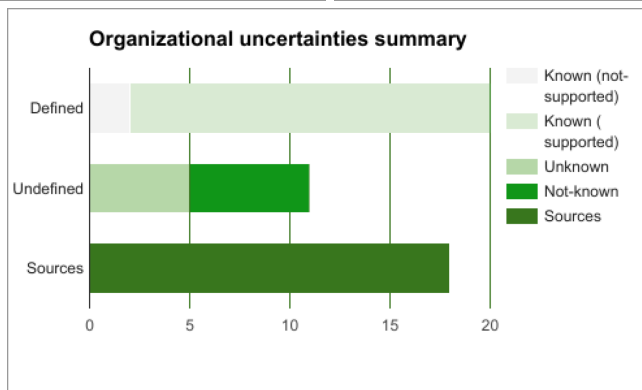

Dashboard

Strengths

Team	
Commitment	104%
Cohesion	96%
Learning	102%

De-risking efforts

Market	excellent
Technology	excellent
Organization	strong

Proposal

Content	100%
Detail	106%
Thoroughness	132%

Team indicators

Proposal risk profile

Proposal strength indicators